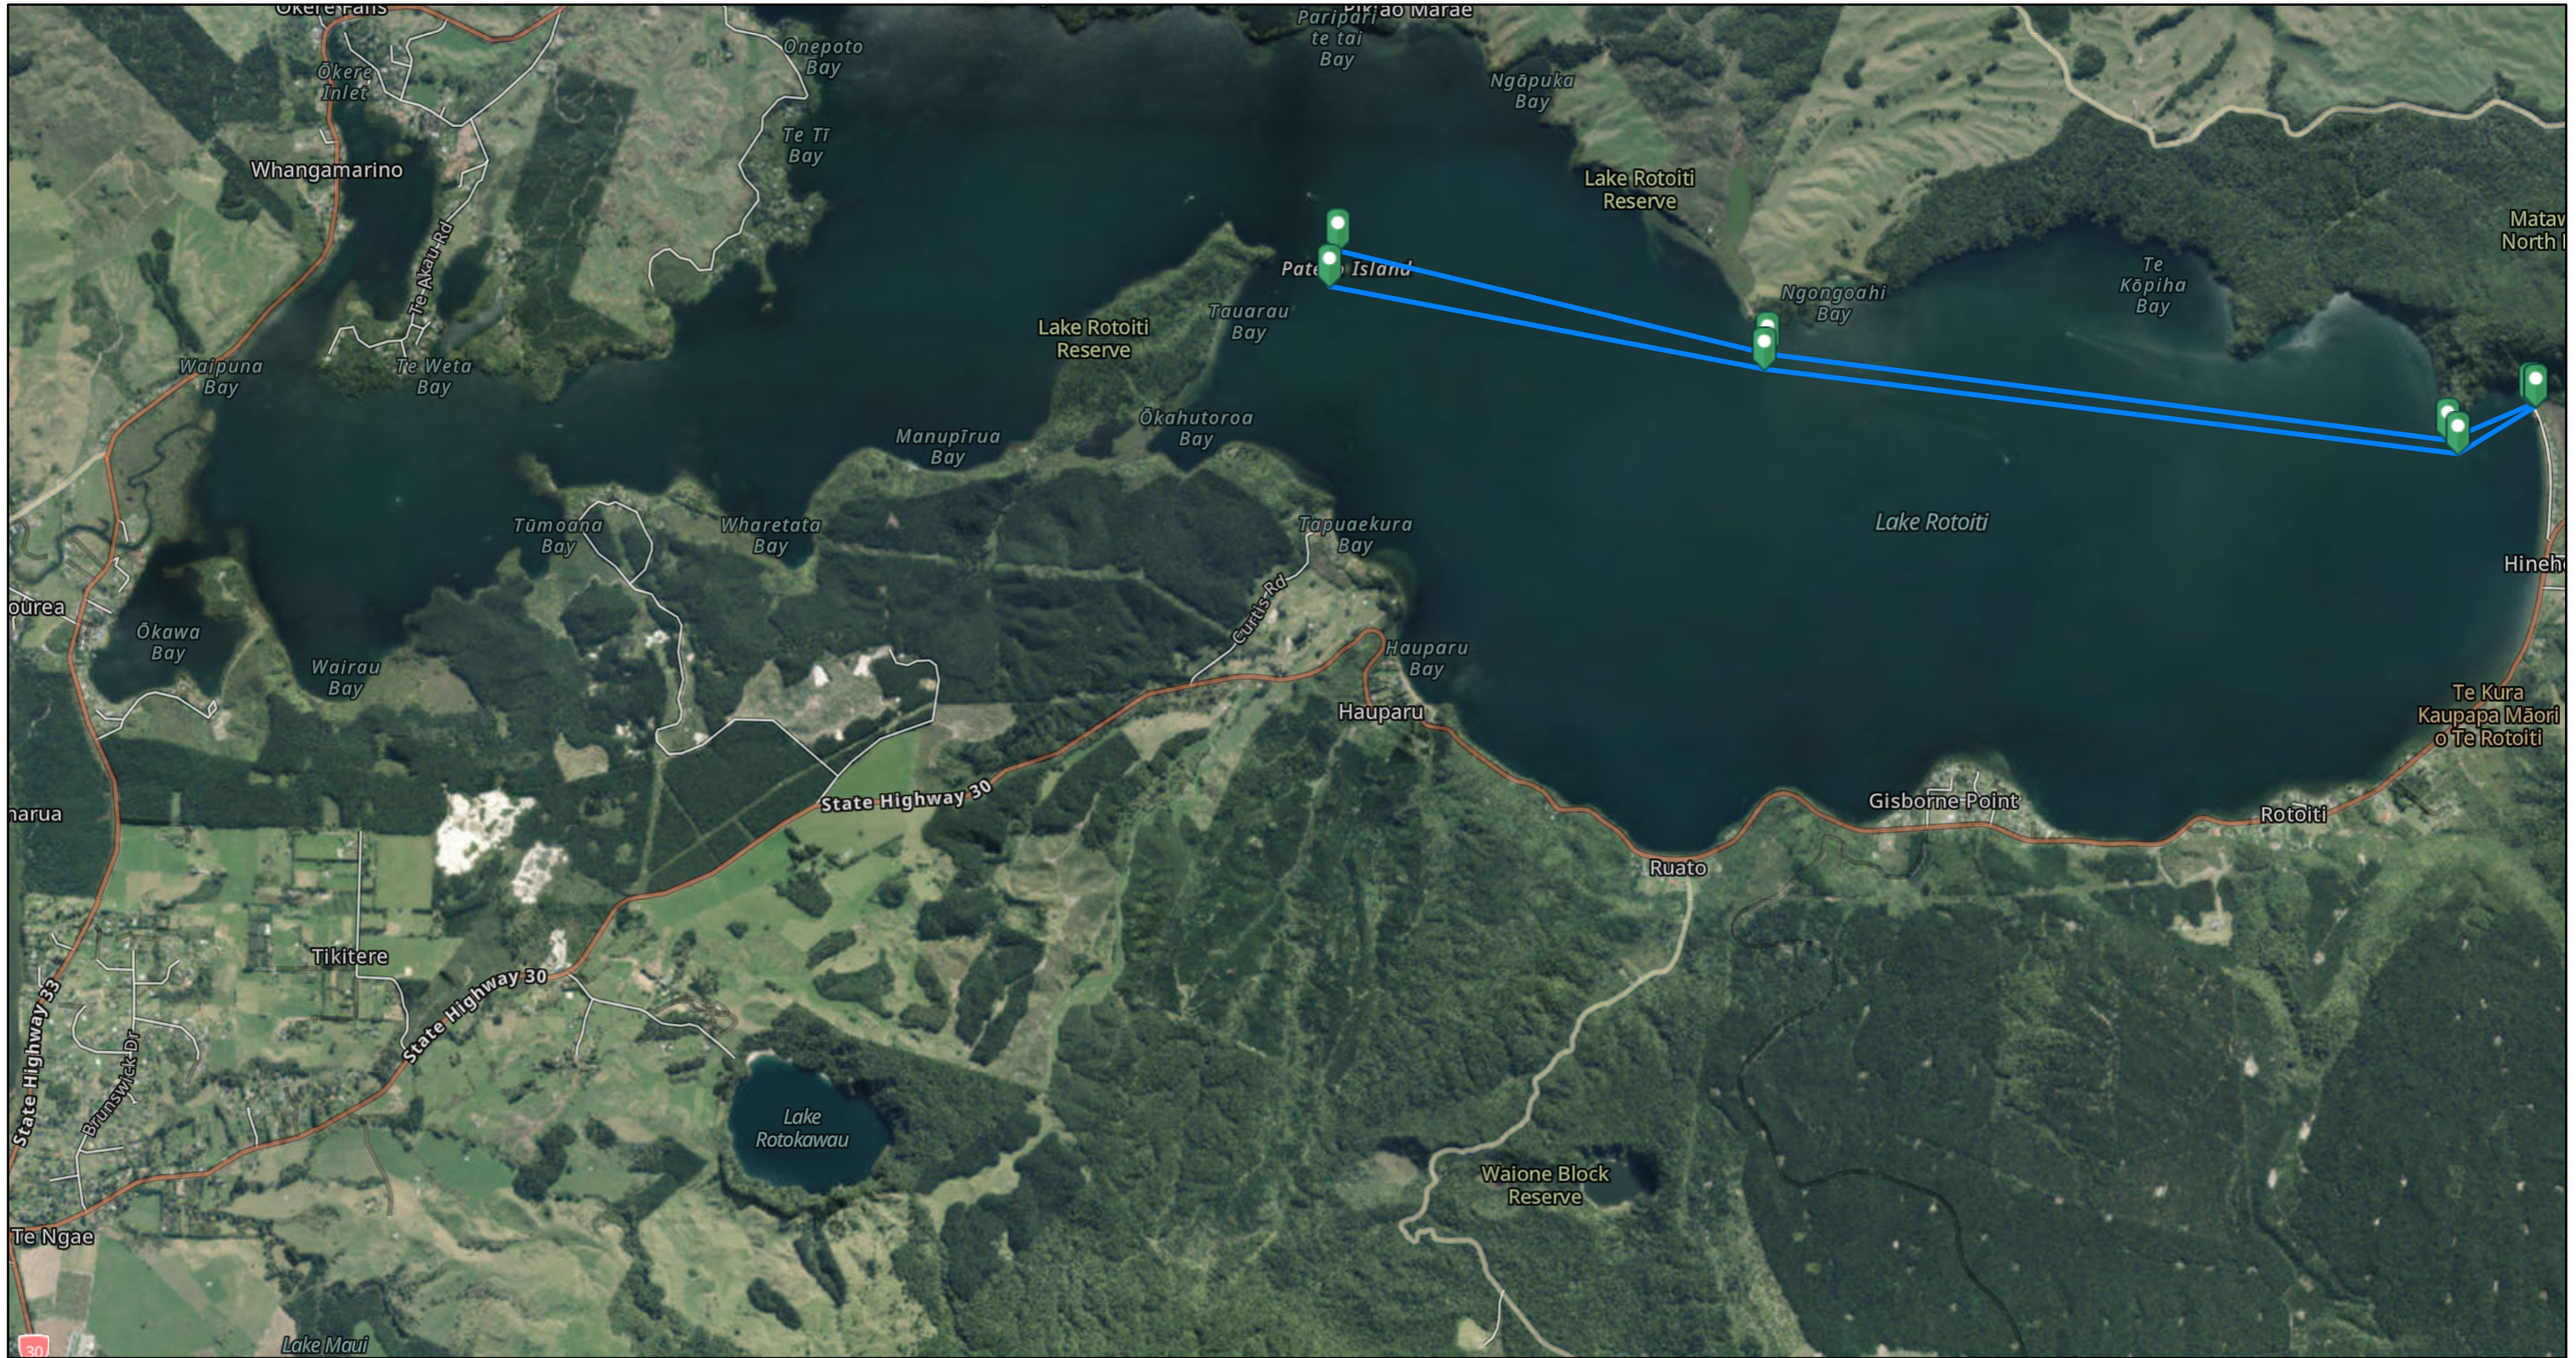

# Rotohoe Race 1 14km Option

3/04/2023, 3:14:48 pm

1:36,112

Eagle Technology, LINZ, StatsNZ, NIWA, Natural Earth, © OpenStreetMap contributors., Eagle Technology, Land Information New Zealand, GEBCO, Community maps contributors